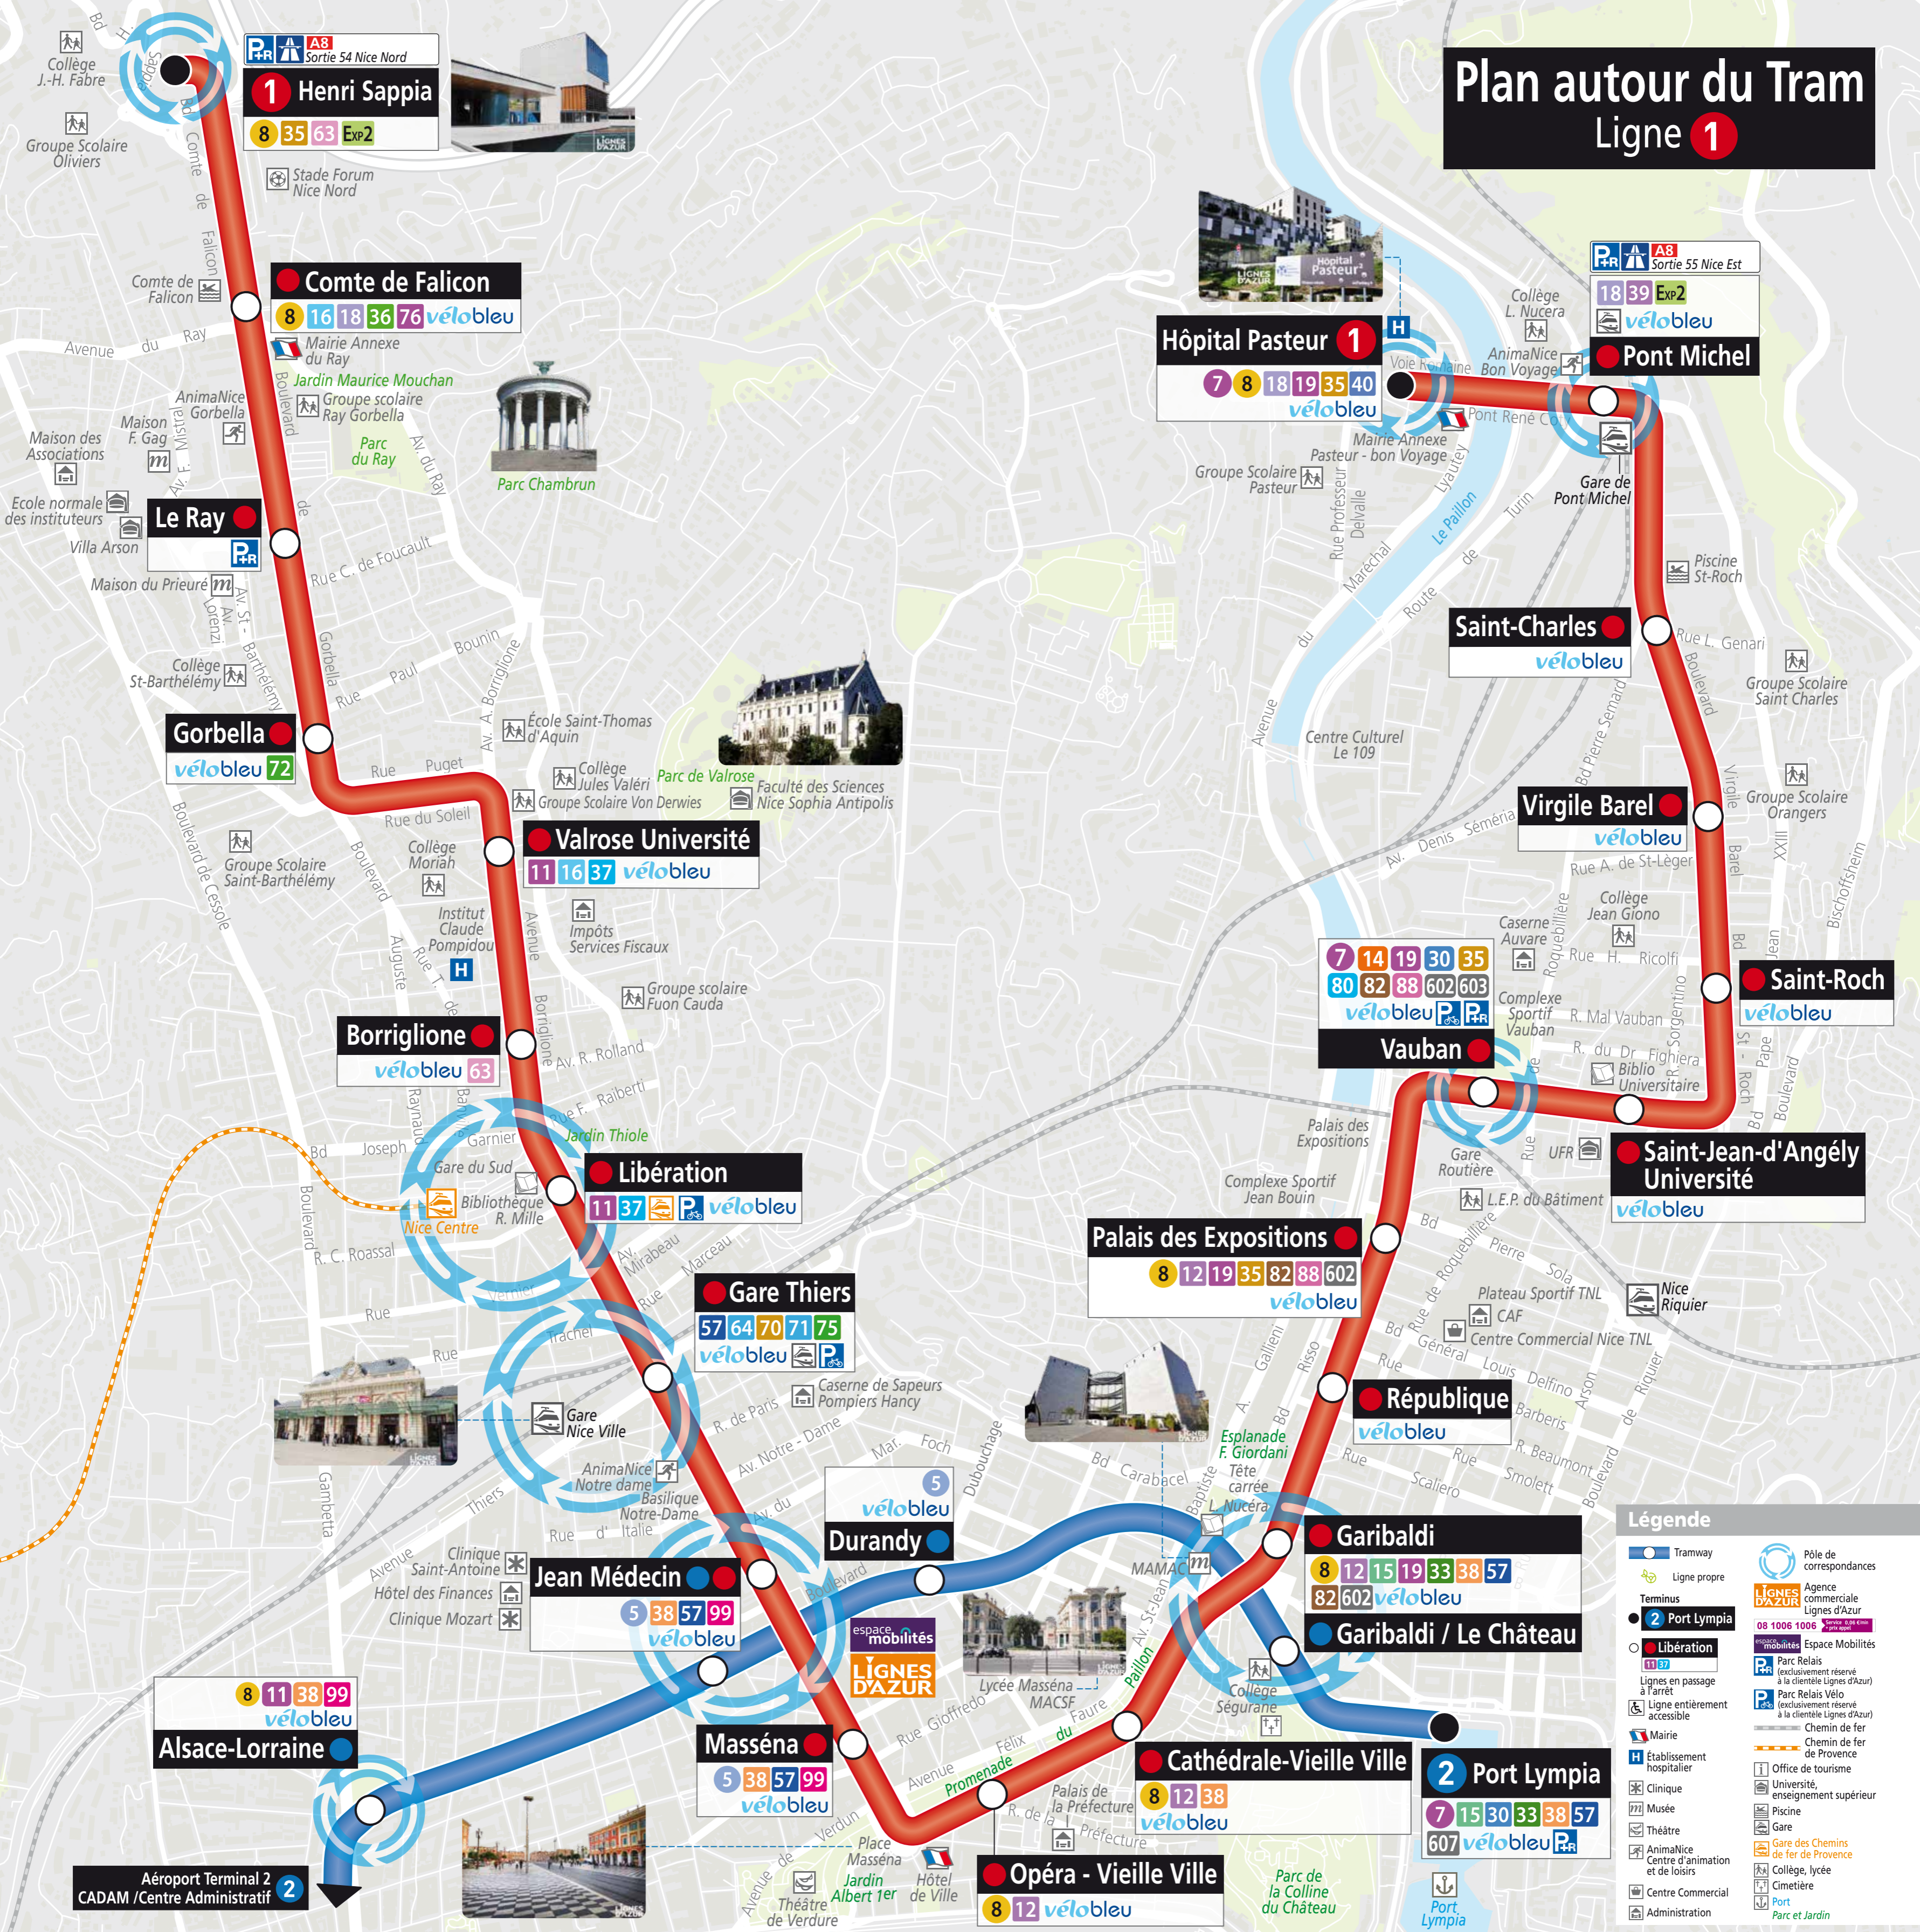

(Please note the validity start date so that the pass includes Saturday, August 31st.)

GETTING AROUND NICE

In Nice, the best means of transport is the tram.

Tram line 1 is on the surface and forms a U-shaped loop which connects the city center with old Nice.

- | | |
|---|---|
| <ul style="list-style-type: none">- Libération :- Gare Thiers :- Jean Médecin :- Place Garibaldi :- République :- Palais des Expositions :
- Masséna / Opéra-Vieille Ville / Cathédrale-Vieille Ville : | <p>South Station of the Chemins de fer de Provence</p> <p>Nice Ville SNCF station</p> <p>Change with line 2 for the airport</p> <p>Change with line 2 for the airport</p> <p>Access to different hotels</p> <p>Nice Riquier Station</p> |
|---|---|

Restaurants in the city center and old Nice / Marché-aux-fleurs
and at the beach on Quai des États-Unis / Promenade des Anglais

Tram line 2 connects the airport with the city center.

Plan autour du Tram Ligne 1